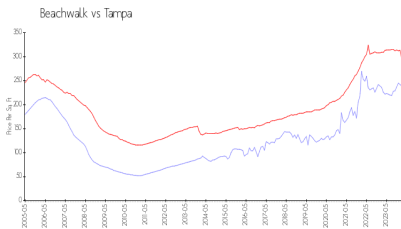

## Market Information

Beachwalk: \$236/sq. ft.  
 Tampa: \$305/sq. ft.

Tampa: \$305/sq. ft.  
 Hillsborough: \$247/sq. ft.