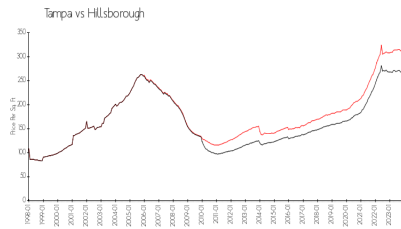

## Market Information

Beachwalk: \$236/sq. ft.  
 Tampa: \$305/sq. ft.

Tampa: \$305/sq. ft.  
 Hillsborough: \$247/sq. ft.