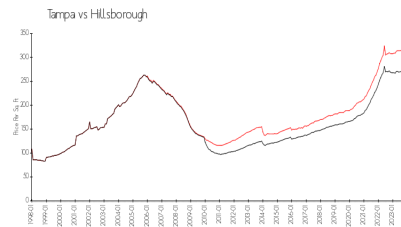

## Market Information

Berkeley Square: \$243/sq. ft.  
 Tampa: \$305/sq. ft.

Tampa: \$305/sq. ft.  
 Hillsborough: \$247/sq. ft.