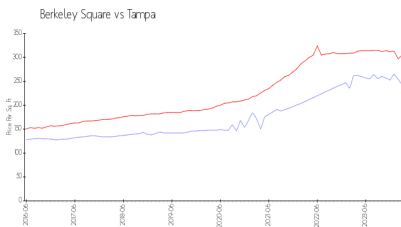

## Market Information

Berkeley Square: \$243/sq. ft.  
 Tampa: \$305/sq. ft.

Tampa: \$305/sq. ft.  
 Hillsborough: \$247/sq. ft.