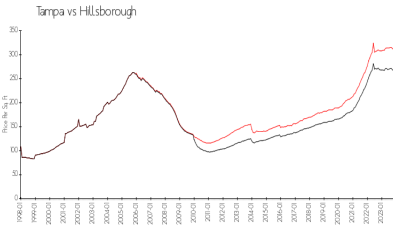

BIG OAK RESERVE
 CONDOMINIUM ASSOCIATION, INC.
 8705 SLEEPY OAK PLACE
 TAMPA, FL 33614

Built in 2005 - 11 units - 2 floors

Market Information

Big Oak Reserve: \$214/sq. ft.
 Tampa: \$305/sq. ft.

Tampa: \$305/sq. ft.
 Hillsborough: \$247/sq. ft.