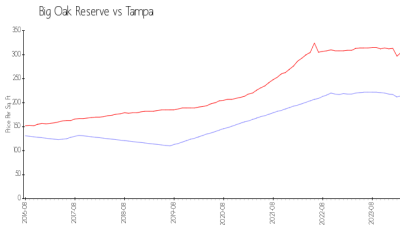

Big Oak Reserve

8701-8712 Sleepy Oak Pl, Tampa, FL, Hillsborough 33614

Building Information

Number of units: 11
 Number of active listings for rent: 0
 Number of active listings for sale: 0
 Building inventory for sale:
 Number of sales over the last 12 months: 0%
 Number of sales over the last 6 months: 0
 Number of sales over the last 3 months: 0

BIG OAK RESERVE
 CONDOMINIUM ASSOCIATION, INC.
 8705 SLEEPY OAK PLACE
 TAMPA, FL 33614

Built in 2005 - 11 units - 2 floors

Market Information

Big Oak Reserve: \$214/sq. ft.
 Tampa: \$305/sq. ft.

Tampa: \$305/sq. ft.
 Hillsborough: \$247/sq. ft.