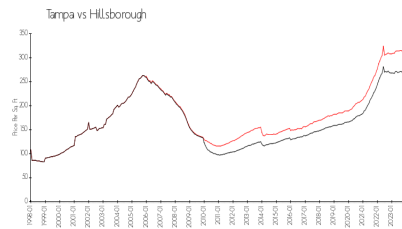

## Market Information

Burnes Lake: \$192/sq. ft.  
 Tampa: \$305/sq. ft.

Tampa: \$305/sq. ft.  
 Hillsborough: \$247/sq. ft.