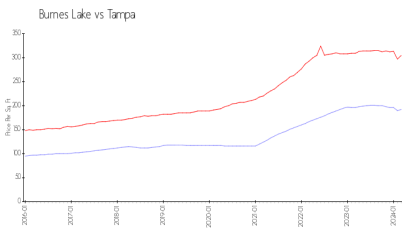

## Market Information

Burnes Lake: \$192/sq. ft.  
 Tampa: \$305/sq. ft.

Tampa: \$305/sq. ft.  
 Hillsborough: \$247/sq. ft.