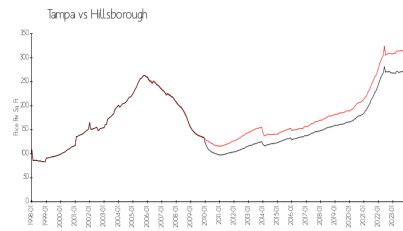

## Market Information

Carlyle Gardens Townhomes: \$191/sq. ft.  
Tampa: \$305/sq. ft.

Tampa: \$305/sq. ft.  
Hillsborough: \$247/sq. ft.