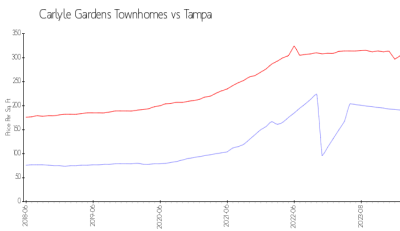

## Market Information

Carlyle Gardens Townhomes: \$191/sq. ft.  
Tampa: \$305/sq. ft.

Tampa: \$305/sq. ft.  
Hillsborough: \$247/sq. ft.