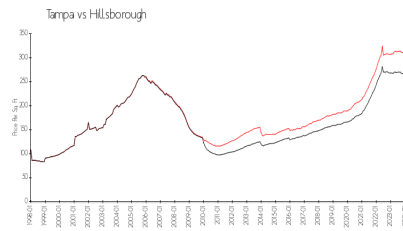

Built in 1983 - 104 units - 2 floors

Market Information

Carrollwood Village Chase:	\$239/sq. ft.	Tampa:	\$306/sq. ft.
Tampa:	\$306/sq. ft.	Hillsborough:	\$249/sq. ft.

Inventory for Sale

Carrollwood Village Chase	0%
Tampa	2%
Hillsborough	2%