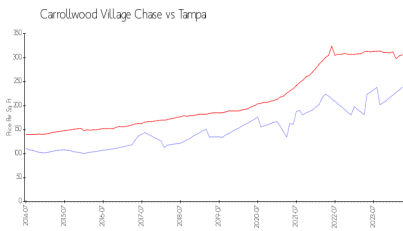

Carrollwood Village Chase

4501-4532 Southampton Ct, Tampa, FL, Hillsborough 33618

Building Information

Number of units:	104
Number of active listings for rent:	0
Number of active listings for sale:	1
Building inventory for sale:	0%
Number of sales over the last 12 months:	4
Number of sales over the last 6 months:	2
Number of sales over the last 3 months:	1

Built in 1983 - 104 units - 2 floors

Market Information

Carrollwood Village Chase:	\$239/sq. ft.	Tampa:	\$306/sq. ft.
Tampa:	\$306/sq. ft.	Hillsborough:	\$249/sq. ft.

Inventory for Sale

Carrollwood Village Chase	0%
Tampa	2%
Hillsborough	2%