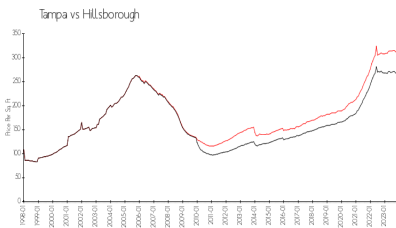

Built in 1973 - 69 units - 5 floors

Carrollwood Village Greenfield Midrises Condominiums Association, Inc
 777 South Harbour Island Boulevard
 Tampa, FL 33602
 Phone: (813) 209-9300

Market Information

Carrollwood Village Greenfield:	\$250/sq. ft.	Tampa:	\$305/sq. ft.
Tampa:	\$305/sq. ft.	Hillsborough:	\$247/sq. ft.