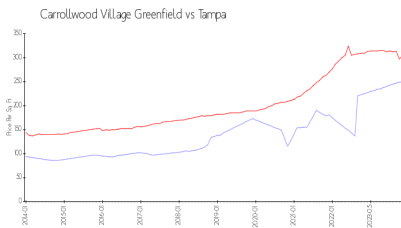

Carrollwood Village Greenfield

13618 Greenfield Dr, Tampa, FL, Hillsborough 33618

Building Information

Number of units:	69
Number of active listings for rent:	0
Number of active listings for sale:	2
Building inventory for sale:	2%
Number of sales over the last 12 months:	3
Number of sales over the last 6 months:	0
Number of sales over the last 3 months:	0

Built in 1973 - 69 units - 5 floors

Carrollwood Village Greenfield Midrises Condominiums Association, Inc
 777 South Harbour Island Boulevard
 Tampa, FL 33602
 Phone: (813) 209-9300

Market Information

Carrollwood Village Greenfield:	\$250/sq. ft.	Tampa:	\$305/sq. ft.
Tampa:	\$305/sq. ft.	Hillsborough:	\$247/sq. ft.