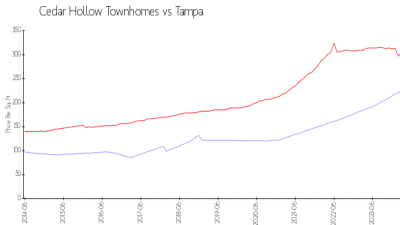

Cedar Hollow Townhomes

11242 Cedar Hollow Ln, Tampa, FL, Hillsborough 33618

Building Information

Number of units: 27
 Number of active listings for rent: 0
 Number of active listings for sale: 1
 Building inventory for sale: 3%
 Number of sales over the last 12 months: 4
 Number of sales over the last 6 months: 2
 Number of sales over the last 3 months: 1

Cedar Hollow Condominium Association, Inc
 251 Windward Passage F
 Clearwater, FL 33767
 Phone: (727) 441-1454

Built in 1985 - 27 units - 2 floors

Market Information

Cedar Hollow Townhomes:	\$225/sq. ft.	Tampa:	\$305/sq. ft.
Tampa:	\$305/sq. ft.	Hillsborough:	\$247/sq. ft.