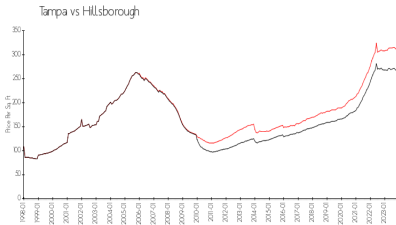

Cedar Hollow Condominium Association, Inc
 251 Windward Passage F
 Clearwater, FL 33767
 Phone: (727) 441-1454

Built in 1985 - 27 units - 2 floors

Market Information

Cedar Hollow Townhomes:	\$225/sq. ft.	Tampa:	\$305/sq. ft.
Tampa:	\$305/sq. ft.	Hillsborough:	\$247/sq. ft.