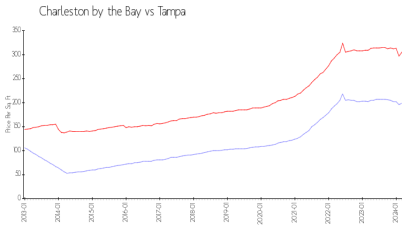

Charleston by the Bay

6822 S Shamrock Rd, Tampa, FL, Hillsborough 33616

Building Information

Number of units: 28
 Number of active listings for rent: 0
 Number of active listings for sale: 0
 Building inventory for sale:
 Number of sales over the last 12 months: 0%
 Number of sales over the last 6 months: 0
 Number of sales over the last 3 months: 0

Charleston By The Bay
 6822 South Shamrock Road
 Tampa, FL 33616
 Phone: (813) 831-6054

Built in 1983 - 14 units - 2 floors

Market Information

Charleston by the Bay: \$199/sq. ft.
 Tampa: \$305/sq. ft.

Tampa: \$305/sq. ft.
 Hillsborough: \$247/sq. ft.