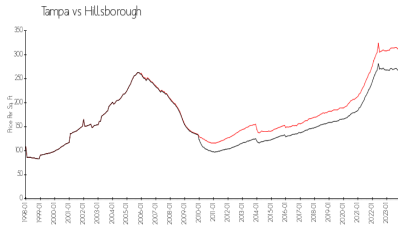

Charleston by the Bay

6822 S Shamrock Rd, Tampa, FL, Hillsborough 33616

Building Information

Number of units: 28
 Number of active listings for rent: 0
 Number of active listings for sale: 0
 Building inventory for sale:
 Number of sales over the last 12 months: 0%
 Number of sales over the last 6 months: 0
 Number of sales over the last 3 months: 0

Charleston By The Bay
 6822 South Shamrock Road
 Tampa, FL 33616
 Phone: (813) 831-6054

Built in 1983 - 14 units - 2 floors

Market Information

Charleston by the Bay: \$199/sq. ft.
 Tampa: \$305/sq. ft.

Tampa: \$305/sq. ft.
 Hillsborough: \$247/sq. ft.