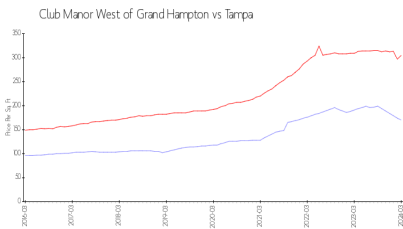

## Market Information

Club Manor West of Grand Hampton:	\$170/sq. ft.	Tampa:	\$305/sq. ft.
Tampa:	\$305/sq. ft.	Hillsborough:	\$247/sq. ft.