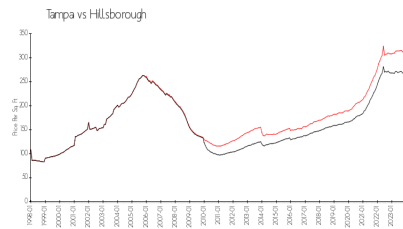

Market Information

Club Manor West of Grand Hampton:	$170/sq. ft.	Tampa:	$305/sq. ft.
Tampa:	$305/sq. ft.	Hillsborough:	$247/sq. ft.

Inventory for Sale

Club Manor West of Grand Hampton	3%
Tampa	2%
Hillsborough	2%

Avg. Time to Close Over Last 12 Months

Club Manor West of Grand Hampton	47 days
Tampa	42 days
Hillsborough	43 days