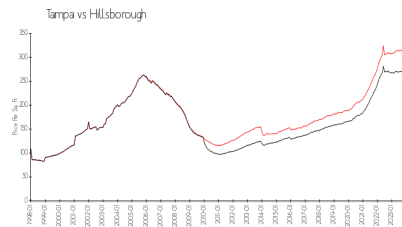

CrossWynde

9301-9415 Crescent Loop Cir, Tampa, FL, Hillsborough 33619

Building Information

Number of units: 453
Number of active listings for rent: 0
Number of active listings for sale: 2
Building inventory for sale: 0%
Number of sales over the last 12 months: 1
Number of sales over the last 6 months: 1
Number of sales over the last 3 months: 0

Crosswynde Condominium Association, Inc
1502 Marsh Cove Court
Tampa, FL 33619
Phone: (813) 630-5800
+1 866-881-5378

Built in 2001 - 453 units - 3 floors

Market Information

CrossWynde: \$210/sq. ft.
Tampa: \$305/sq. ft.