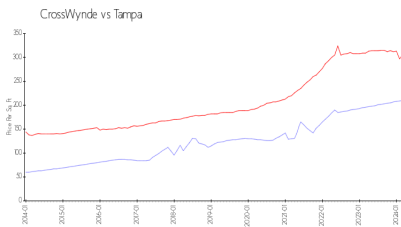

CrossWynde

9301-9415 Crescent Loop Cir, Tampa, FL, Hillsborough 33619

Building Information

Number of units: 453
Number of active listings for rent: 0
Number of active listings for sale: 2
Building inventory for sale: 0%
Number of sales over the last 12 months: 1
Number of sales over the last 6 months: 1
Number of sales over the last 3 months: 0

Crosswynde Condominium Association, Inc
1502 Marsh Cove Court
Tampa, FL 33619
Phone: (813) 630-5800
+1 866-881-5378

Built in 2001 - 453 units - 3 floors

Market Information

CrossWynde: \$210/sq. ft.
Tampa: \$305/sq. ft.