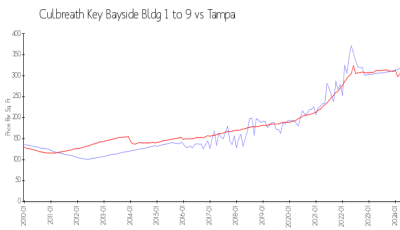

## Market Information

Culbreath Key Bayside \$319/sq. ft.  
 Bldg 1 to 9:  
 Tampa: \$306/sq. ft.

Tampa: \$306/sq. ft.  
 Hillsborough: \$249/sq. ft.