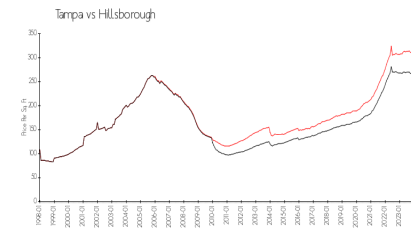

## Market Information

Culbreath Key Bayside \$319/sq. ft.  
 Bldg 1 to 9:  
 Tampa: \$306/sq. ft.

Tampa: \$306/sq. ft.  
 Hillsborough: \$249/sq. ft.