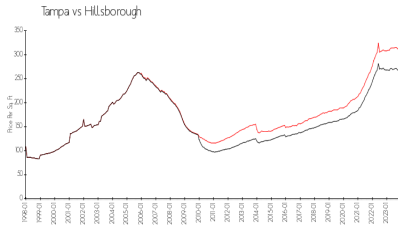

Dockside

2780 N Riverside Dr, Tampa, FL, Hillsborough 33602

Building Information

Number of units:	40
Number of active listings for rent:	0
Number of active listings for sale:	3
Building inventory for sale:	7%
Number of sales over the last 12 months:	2
Number of sales over the last 6 months:	0
Number of sales over the last 3 months:	0

Dockside Condo Association
 2780 North Riverside Drive
 Tampa, FL 33602
 Phone: (813) 221-8139

Built in 1983 - 40 units - 8 floors

Market Information

Dockside: \$234/sq. ft.
 Tampa: \$305/sq. ft.

Tampa: \$305/sq. ft.
 Hillsborough: \$247/sq. ft.