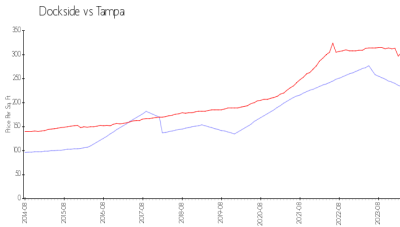

Dockside

2780 N Riverside Dr, Tampa, FL, Hillsborough 33602

Building Information

Number of units:	40
Number of active listings for rent:	0
Number of active listings for sale:	3
Building inventory for sale:	7%
Number of sales over the last 12 months:	2
Number of sales over the last 6 months:	0
Number of sales over the last 3 months:	0

Dockside Condo Association
 2780 North Riverside Drive
 Tampa, FL 33602
 Phone: (813) 221-8139

Built in 1983 - 40 units - 8 floors

Market Information

Dockside: \$234/sq. ft.
 Tampa: \$305/sq. ft.

Tampa: \$305/sq. ft.
 Hillsborough: \$247/sq. ft.