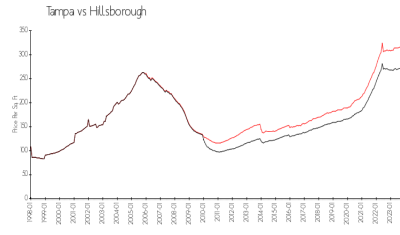

Edison Place

315 S Edison Ave, Tampa, FL, Hillsborough 33606

Building Information

Number of units:	17
Number of active listings for rent:	0
Number of active listings for sale:	2
Building inventory for sale:	11%
Number of sales over the last 12 months:	1
Number of sales over the last 6 months:	1
Number of sales over the last 3 months:	0

Built in 1990 - 17 units - 2 floors

Market Information

Edison Place: \$422/sq. ft.
Tampa: \$312/sq. ft.

Tampa: \$312/sq. ft.
Hillsborough: \$251/sq. ft.

Inventory for Sale

Edison Place	11%
Tampa	2%
Hillsborough	2%

Avg. Time to Close Over Last 12 Months

Edison Place	31 days
Tampa	43 days
Hillsborough	44 days