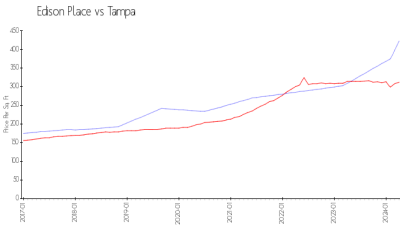

Edison Place

315 S Edison Ave, Tampa, FL, Hillsborough 33606

Building Information

Number of units:	17
Number of active listings for rent:	0
Number of active listings for sale:	2
Building inventory for sale:	11%
Number of sales over the last 12 months:	1
Number of sales over the last 6 months:	1
Number of sales over the last 3 months:	0

Built in 1990 - 17 units - 2 floors

Market Information

Edison Place: \$422/sq. ft.
Tampa: \$312/sq. ft.

Tampa: \$312/sq. ft.
Hillsborough: \$251/sq. ft.

Inventory for Sale

Edison Place	11%
Tampa	2%
Hillsborough	2%