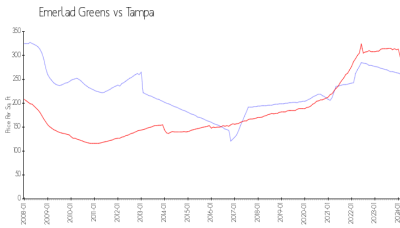

Market Information

Emerlad Greens: $311/sq. ft.
Tampa: $305/sq. ft.

Tampa: $305/sq. ft.
Hillsborough: $247/sq. ft.

Inventory for Sale

Emerlad Greens 2%
Tampa 2%
Hillsborough 2%

Avg. Time to Close Over Last 12 Months

Emerlad Greens 100 days
Tampa 41 days
Hillsborough 43 days