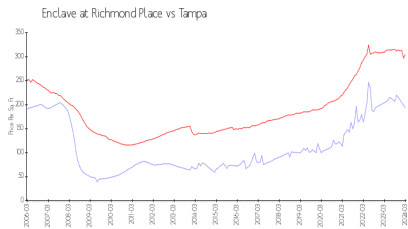

Market Information

Enclave at Richmond Place:	\$193/sq. ft.	Tampa:	\$305/sq. ft.
Tampa:	\$305/sq. ft.	Hillsborough:	\$247/sq. ft.

Inventory for Sale

Enclave at Richmond Place	3%
Tampa	2%
Hillsborough	2%

Avg. Time to Close Over Last 12 Months