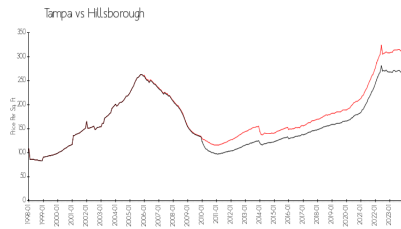

Market Information

Enclave at Richmond Place:	\$193/sq. ft.	Tampa:	\$305/sq. ft.
Tampa:	\$305/sq. ft.	Hillsborough:	\$247/sq. ft.

Inventory for Sale

Enclave at Richmond Place	3%
Tampa	2%
Hillsborough	2%

Avg. Time to Close Over Last 12 Months