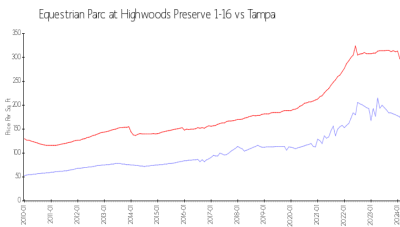

## Market Information

Equestrian Parc at Highwoods Preserve 1-16:	\$189/sq. ft.	Tampa:	\$305/sq. ft.
Tampa:	\$305/sq. ft.	Hillsborough:	\$247/sq. ft.