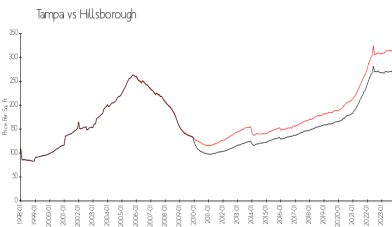

## Market Information

Equestrian Parc at Highwoods Preserve 1-16:	\$189/sq. ft.	Tampa:	\$305/sq. ft.
Tampa:	\$305/sq. ft.	Hillsborough:	\$247/sq. ft.