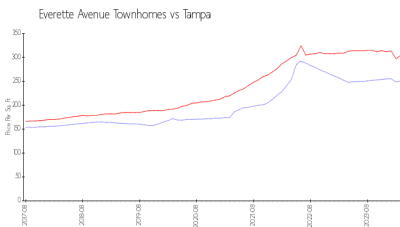

## Market Information

Everette Avenue Townhomes: \$251/sq. ft.  
 Tampa: \$305/sq. ft.

Tampa: \$305/sq. ft.  
 Hillsborough: \$247/sq. ft.