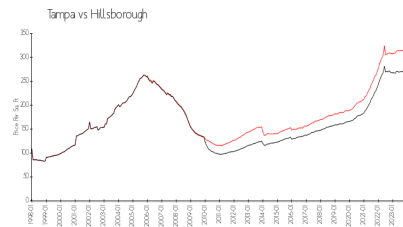

## Market Information

Everette Avenue Townhomes: \$251/sq. ft.  
 Tampa: \$305/sq. ft.

Tampa: \$305/sq. ft.  
 Hillsborough: \$247/sq. ft.