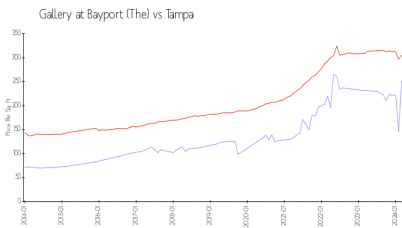

Gallery at Bayport (The)

5534-5764 Baywater Dr, Tampa, FL, Hillsborough 33615

Building Information

Number of units: 176
 Number of active listings for rent: 2
 Number of active listings for sale: 2
 Building inventory for sale: 1%
 Number of sales over the last 12 months: 7
 Number of sales over the last 6 months: 2
 Number of sales over the last 3 months: 0

Gallery at Bayport II Apartment
 5365 Harborside Drive
 Tampa, FL 33615
 (877) 483-9513

Built in 1987 - 176 units - 2 floors

Market Information

Gallery at Bayport (The):	\$252/sq. ft.	Tampa:	\$305/sq. ft.
Tampa:	\$305/sq. ft.	Hillsborough:	\$247/sq. ft.