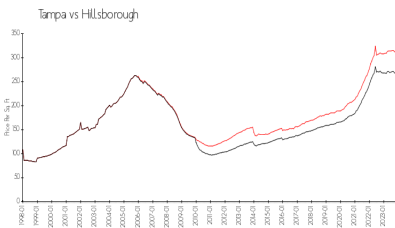

Gallery at Bayport (The)

5534-5764 Baywater Dr, Tampa, FL, Hillsborough 33615

Building Information

Number of units: 176
 Number of active listings for rent: 2
 Number of active listings for sale: 2
 Building inventory for sale: 1%
 Number of sales over the last 12 months: 7
 Number of sales over the last 6 months: 2
 Number of sales over the last 3 months: 0

Gallery at Bayport II Apartment
 5365 Harborside Drive
 Tampa, FL 33615
 (877) 483-9513

Built in 1987 - 176 units - 2 floors

Market Information

Gallery at Bayport (The):	\$252/sq. ft.	Tampa:	\$305/sq. ft.
Tampa:	\$305/sq. ft.	Hillsborough:	\$247/sq. ft.