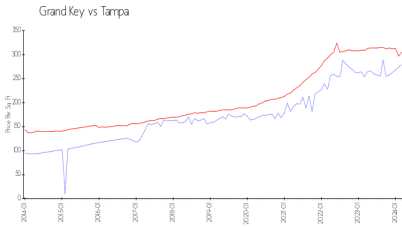

Grand Key

4207 S Dale Mabry Hwy, Tampa, FL, Hillsborough 33611

Building Information

Number of units: 424
 Number of active listings for rent: 2
 Number of active listings for sale: 5
 Building inventory for sale: 1%
 Number of sales over the last 12 months: 19
 Number of sales over the last 6 months: 9
 Number of sales over the last 3 months: 4

Grand Key Condominium Association
 Address: 4207 South Dale Mabry Hwy
 Tampa, FL 33611
 Phone: 813.839.4060

Built in 2001 - 424 units - 4 floors

Market Information

Grand Key: \$279/sq. ft.
 Tampa: \$305/sq. ft.

Tampa: \$305/sq. ft.
 Hillsborough: \$247/sq. ft.

Inventory for Sale

Grand Key 1%
 Tampa 2%
 Hillsborough 2%

Avg. Time to Close Over Last 12 Months

Grand Key 19 days
 Tampa 41 days
 Hillsborough 43 days