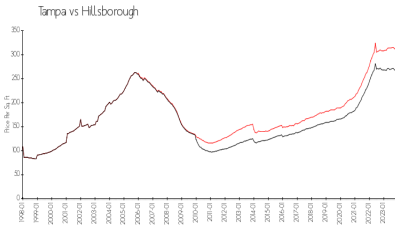

Market Information

Grand Key: $279/sq. ft.
Tampa: $305/sq. ft.

Tampa: $305/sq. ft.
Hillsborough: $247/sq. ft.

Inventory for Sale

Grand Key 1%
Tampa 2%
Hillsborough 2%

Avg. Time to Close Over Last 12 Months

Grand Key 19 days
Tampa 41 days
Hillsborough 43 days