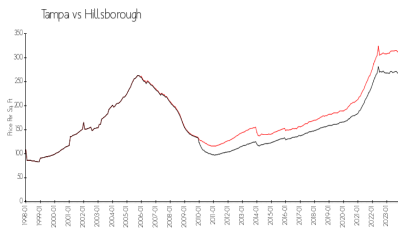

Hamptons At Tampa Palms
 15350 Amberly Dr
 Tampa, FL 33647
 (813) 558-8182

Built in 2004 - 315 units - 2 floors

Market Information

Hamptons at Tampa Palms:	\$204/sq. ft.	Tampa:	\$305/sq. ft.
Tampa:	\$305/sq. ft.	Hillsborough:	\$247/sq. ft.