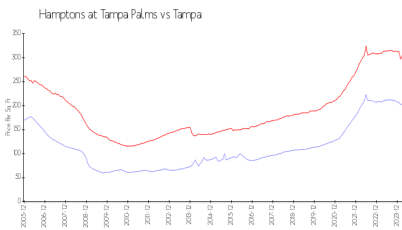

Hamptons At Tampa Palms
 15350 Amberly Dr
 Tampa, FL 33647
 (813) 558-8182

Built in 2004 - 315 units - 2 floors

Market Information

Hamptons at Tampa Palms:	\$204/sq. ft.	Tampa:	\$305/sq. ft.
Tampa:	\$305/sq. ft.	Hillsborough:	\$247/sq. ft.