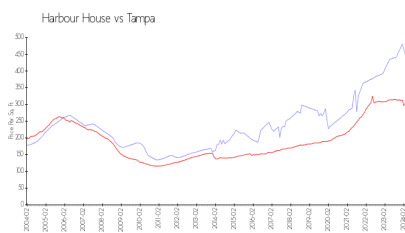

Market Information

Harbour House: $448/sq. ft.
Tampa: $305/sq. ft.

Tampa: $305/sq. ft.
Hillsborough: $247/sq. ft.

Inventory for Sale

Harbour House	0%
Tampa	2%
Hillsborough	2%

Avg. Time to Close Over Last 12 Months

Harbour House	2 days
Tampa	42 days
Hillsborough	44 days