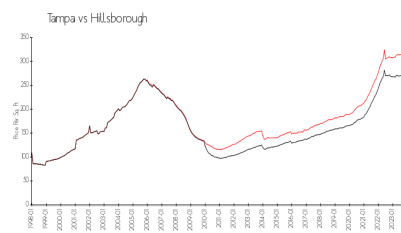

Market Information

Harbour House: $448/sq. ft.
Tampa: $305/sq. ft.

Tampa: $305/sq. ft.
Hillsborough: $247/sq. ft.

Inventory for Sale

Harbour House	0%
Tampa	2%
Hillsborough	2%

Avg. Time to Close Over Last 12 Months

Harbour House	2 days
Tampa	42 days
Hillsborough	44 days