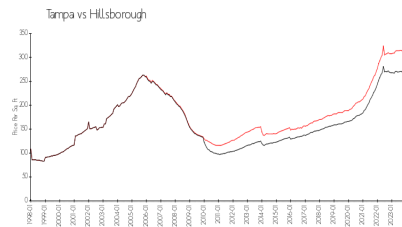

Market Information

Harbour Place City Homes:	$344/sq. ft.	Tampa:	$305/sq. ft.
Tampa:	$305/sq. ft.	Hillsborough:	$247/sq. ft.

Inventory for Sale

Harbour Place City Homes	3%
Tampa	2%
Hillsborough	2%

Avg. Time to Close Over Last 12 Months

Harbour Place City Homes	34 days
Tampa	41 days
Hillsborough	43 days