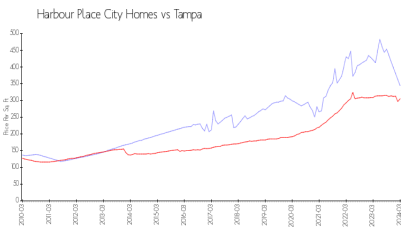

Market Information

Harbour Place City Homes:	$344/sq. ft.	Tampa:	$305/sq. ft.
Tampa:	$305/sq. ft.	Hillsborough:	$247/sq. ft.

Inventory for Sale

Harbour Place City Homes	3%
Tampa	2%
Hillsborough	2%

Avg. Time to Close Over Last 12 Months

Harbour Place City Homes	34 days
Tampa	41 days
Hillsborough	43 days