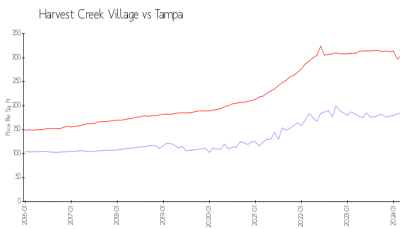

Harvest Creek Village

4706-5059 White Sanderling Ct, Tampa, FL, Hillsborough 33619

Building Information

Number of units:	254
Number of active listings for rent:	1
Number of active listings for sale:	3
Building inventory for sale:	1%
Number of sales over the last 12 months:	24
Number of sales over the last 6 months:	8
Number of sales over the last 3 months:	3

Built in 2012/2016 - 254 units - 2 floors

Market Information

Harvest Creek Village: \$185/sq. ft.
Tampa: \$305/sq. ft.

Tampa: \$305/sq. ft.
Hillsborough: \$247/sq. ft.

Inventory for Sale

Harvest Creek Village	1%
Tampa	2%
Hillsborough	2%

Avg. Time to Close Over Last 12 Months

Harvest Creek Village	31 days
Tampa	41 days
Hillsborough	43 days