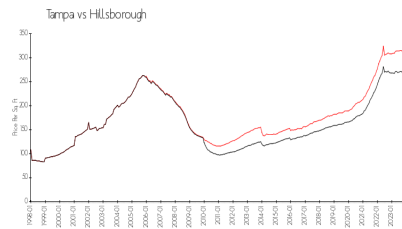

Harvest Creek Village

4706-5059 White Sanderling Ct, Tampa, FL, Hillsborough 33619

Building Information

Number of units:	254
Number of active listings for rent:	1
Number of active listings for sale:	3
Building inventory for sale:	1%
Number of sales over the last 12 months:	24
Number of sales over the last 6 months:	8
Number of sales over the last 3 months:	3

Built in 2012/2016 - 254 units - 2 floors

Market Information

Harvest Creek Village: \$185/sq. ft.
Tampa: \$305/sq. ft.

Tampa: \$305/sq. ft.
Hillsborough: \$247/sq. ft.

Inventory for Sale

Harvest Creek Village	1%
Tampa	2%
Hillsborough	2%

Avg. Time to Close Over Last 12 Months

Harvest Creek Village	31 days
Tampa	41 days
Hillsborough	43 days