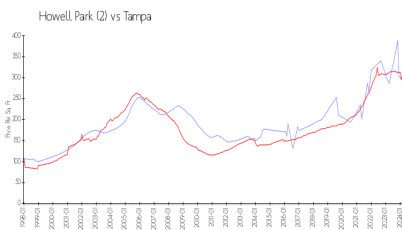

## Market Information

Howell Park (2): \$298/sq. ft.  
Tampa: \$305/sq. ft.

Tampa: \$305/sq. ft.  
Hillsborough: \$247/sq. ft.