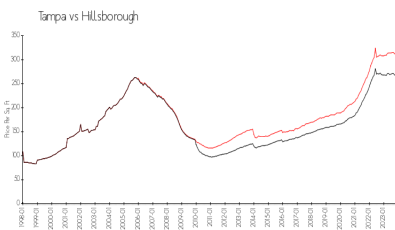

## Market Information

Howell Park (2): \$298/sq. ft.  
Tampa: \$305/sq. ft.

Tampa: \$305/sq. ft.  
Hillsborough: \$247/sq. ft.