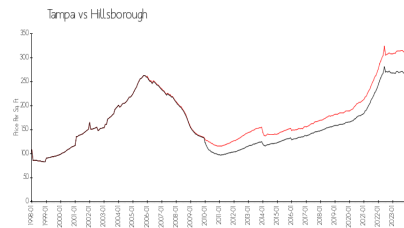

## Market Information

Hyde Park House: \$864/sq. ft.  
Tampa: \$305/sq. ft.

Tampa: \$305/sq. ft.  
Hillsborough: \$247/sq. ft.