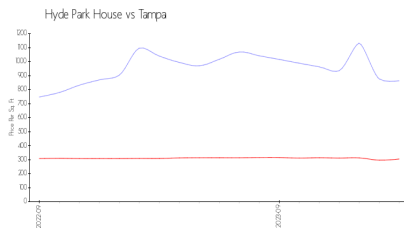

## Market Information

Hyde Park House: \$864/sq. ft.  
Tampa: \$305/sq. ft.

Tampa: \$305/sq. ft.  
Hillsborough: \$247/sq. ft.