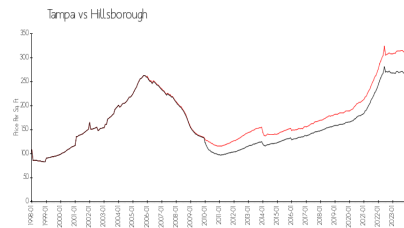

## Market Information

Hyde Park Place II: \$385/sq. ft.  
Tampa: \$305/sq. ft.

Tampa: \$305/sq. ft.  
Hillsborough: \$247/sq. ft.