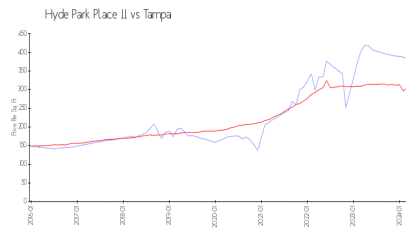

## Market Information

Hyde Park Place II: \$385/sq. ft.  
Tampa: \$305/sq. ft.

Tampa: \$305/sq. ft.  
Hillsborough: \$247/sq. ft.