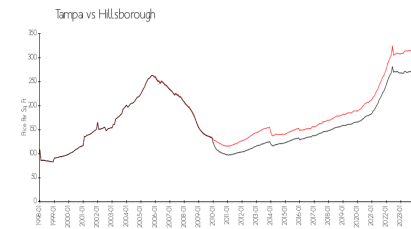

Island Chateau

160 Columbia Dr, Tampa, FL, Hillsborough 33606

Building Information

Number of units: 33
 Number of active listings for rent: 0
 Number of active listings for sale: 0
 Building inventory for sale:
 Number of sales over the last 12 months: 0%%
 Number of sales over the last 6 months: 0
 Number of sales over the last 3 months: 0

Built in 1985 - 34 units - 6 floors

Market Information

Island Chateau: \$175/sq. ft.
 Tampa: \$305/sq. ft.

Tampa: \$305/sq. ft.
 Hillsborough: \$247/sq. ft.

Inventory for Sale

Island Chateau
 Tampa
 0%%

Hillsborough