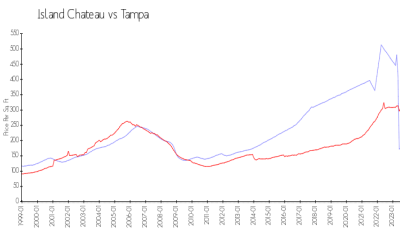

Island Chateau

160 Columbia Dr, Tampa, FL, Hillsborough 33606

Building Information

Number of units: 33
 Number of active listings for rent: 0
 Number of active listings for sale: 0
 Building inventory for sale:
 Number of sales over the last 12 months: 0%%
 Number of sales over the last 6 months: 0
 Number of sales over the last 3 months: 0

Built in 1985 - 34 units - 6 floors

Market Information

Island Chateau: \$175/sq. ft.
 Tampa: \$305/sq. ft.

Tampa: \$305/sq. ft.
 Hillsborough: \$247/sq. ft.

Inventory for Sale

Island Chateau
 Tampa
 0%%

Hillsborough