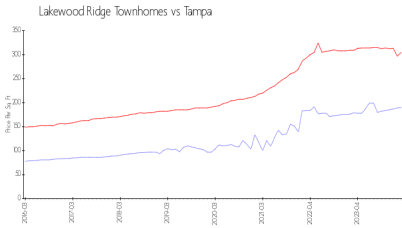

Market Information

Lakewood Ridge Townhomes: $190/sq. ft.
Tampa: $305/sq. ft.

Tampa: $305/sq. ft.
Hillsborough: $247/sq. ft.

Inventory for Sale

Lakewood Ridge Townhomes	1%
Tampa	2%
Hillsborough	2%

Avg. Time to Close Over Last 12 Months

Lakewood Ridge Townhomes	28 days
Tampa	42 days
Hillsborough	43 days