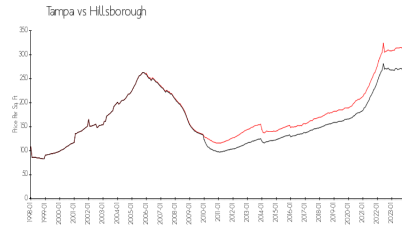

## Market Information

Lakewood Ridge Townhomes: \$190/sq. ft.  
Tampa: \$305/sq. ft.

Tampa: \$305/sq. ft.  
Hillsborough: \$247/sq. ft.