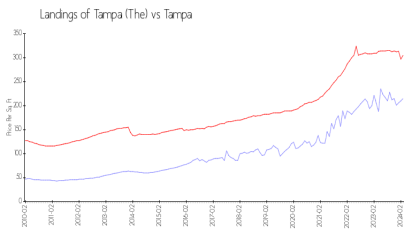

Built in 1990 - 230 units - 3 floors

Market Information

Landings of Tampa (The):	\$215/sq. ft.	Tampa:	\$305/sq. ft.
Tampa:	\$305/sq. ft.	Hillsborough:	\$247/sq. ft.

Inventory for Sale

Landings of Tampa (The)	3%
Tampa	2%
Hillsborough	2%

Avg. Time to Close Over Last 12 Months

Landings of Tampa (The)	23 days
Tampa	42 days
Hillsborough	43 days