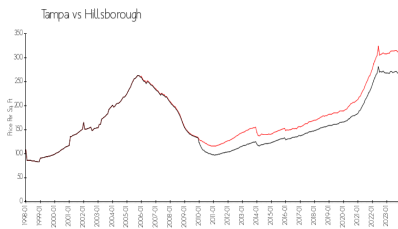

Built in 1990 - 230 units - 3 floors

Market Information

Landings of Tampa (The):	\$215/sq. ft.	Tampa:	\$305/sq. ft.
Tampa:	\$305/sq. ft.	Hillsborough:	\$247/sq. ft.

Inventory for Sale

Landings of Tampa (The)	3%
Tampa	2%
Hillsborough	2%

Avg. Time to Close Over Last 12 Months

Landings of Tampa (The)	23 days
Tampa	42 days
Hillsborough	43 days