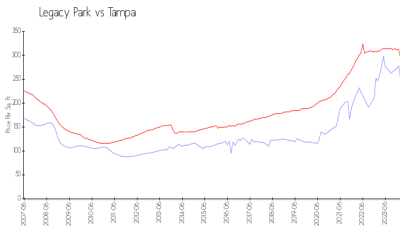

Market Information

Legacy Park: $225/sq. ft.
Tampa: $305/sq. ft.

Tampa: $305/sq. ft.
Hillsborough: $247/sq. ft.

Inventory for Sale

Legacy Park	2%
Tampa	2%
Hillsborough	2%

Avg. Time to Close Over Last 12 Months

Legacy Park	22 days
Tampa	42 days
Hillsborough	43 days