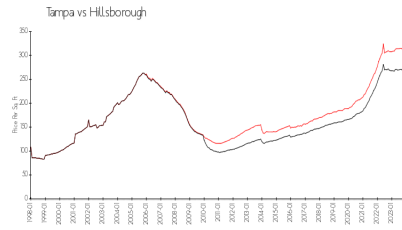

Market Information

Legacy Park: $225/sq. ft.
Tampa: $305/sq. ft.

Tampa: $305/sq. ft.
Hillsborough: $247/sq. ft.

Inventory for Sale

Legacy Park	2%
Tampa	2%
Hillsborough	2%

Avg. Time to Close Over Last 12 Months

Legacy Park	22 days
Tampa	42 days
Hillsborough	43 days