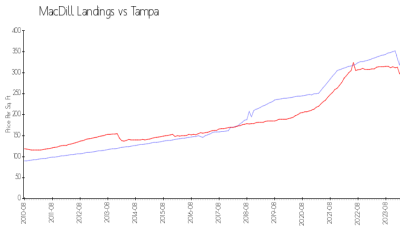

MacDill Landings

5008 S MacDill Ave, Tampa, FL, Hillsborough 33611

Building Information

Number of units: 28
Number of active listings for rent: 0
Number of active listings for sale: 0
Building inventory for sale:
Number of sales over the last 12 months: 0%
Number of sales over the last 6 months: 3
Number of sales over the last 3 months: 2

Macdill Landings Condominium A
305 South Macdill Avenue
Tampa, FL 33609
Phone: (813) 477-1761

Built in 2007 - 28 units - 3 floors

Market Information

MacDill Landings: \$366/sq. ft.
Tampa: \$305/sq. ft.

Tampa: \$305/sq. ft.
Hillsborough: \$247/sq. ft.