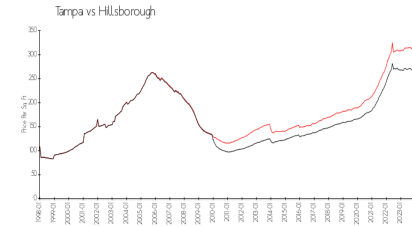

Macdill Landings Condominium A
305 South Macdill Avenue
Tampa, FL 33609
Phone: (813) 477-1761

Built in 2007 - 28 units - 3 floors

Market Information

MacDill Landings: \$366/sq. ft.
Tampa: \$305/sq. ft.

Tampa: \$305/sq. ft.
Hillsborough: \$247/sq. ft.

Inventory for Sale

MacDill Landings
Tampa
0%%

Hillsborough

Avg. Time to Close Over Last 12 Months

MacDill Landings 49 days
Tampa 42 days
Hillsborough 44 days