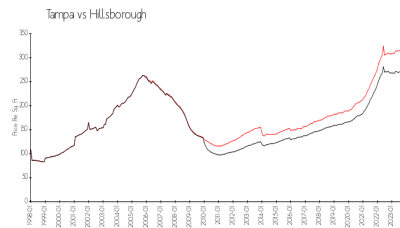

## Market Information

Madison at Soho (13): \$370/sq. ft.  
 Tampa: \$305/sq. ft.

Tampa: \$305/sq. ft.  
 Hillsborough: \$247/sq. ft.