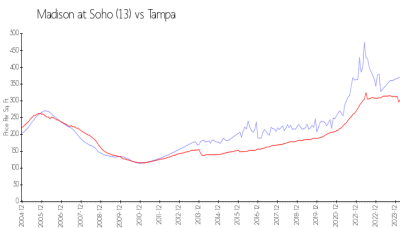

## Market Information

Madison at Soho (13): \$370/sq. ft.  
 Tampa: \$305/sq. ft.

Tampa: \$305/sq. ft.  
 Hillsborough: \$247/sq. ft.