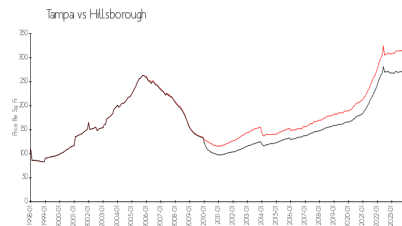

Built in 1984 - 78 units - 3 floors

Market Information

Magdalene Court: \$213/sq. ft.
 Tampa: \$305/sq. ft.

Tampa: \$305/sq. ft.
 Hillsborough: \$247/sq. ft.

Inventory for Sale

Magdalene Court
 Tampa
 0%%

Hillsborough

Avg. Time to Close Over Last 12 Months

Magdalene Court: 17 days
 Tampa: 42 days
 Hillsborough: 43 days