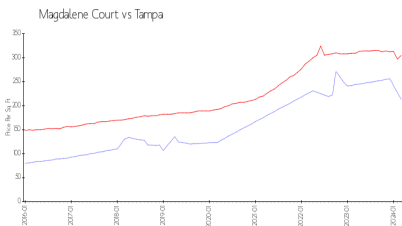

Built in 1984 - 78 units - 3 floors

Market Information

Magdalene Court: \$213/sq. ft.
 Tampa: \$305/sq. ft.

Tampa: \$305/sq. ft.
 Hillsborough: \$247/sq. ft.

Inventory for Sale

Magdalene Court
 Tampa
 0%%

Hillsborough

Avg. Time to Close Over Last 12 Months

Magdalene Court: 17 days
 Tampa: 42 days
 Hillsborough: 43 days