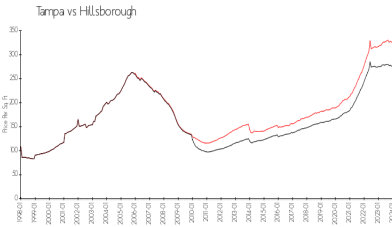

Marina Pointe East

5120-5142 Marina Wy, Tampa, FL, Hillsborough 33611

Building Information

Number of units:	125
Number of active listings for rent:	1
Number of active listings for sale:	11
Building inventory for sale:	8%
Number of sales over the last 12 months:	8
Number of sales over the last 6 months:	3
Number of sales over the last 3 months:	2

Marina Pointe
 Address: 4900 Bridge St,
 Tampa, FL 33611,
 Phone: +1 813-930-9800

Built in 2023 - 125 units - 17 floors

Market Information

Marina Pointe East: \$788/sq. ft.
 Tampa: \$324/sq. ft.

Tampa: \$324/sq. ft.
 Hillsborough: \$255/sq. ft.