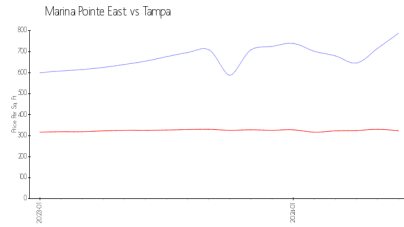

Marina Pointe East

5120-5142 Marina Wy, Tampa, FL, Hillsborough 33611

Building Information

Number of units:	125
Number of active listings for rent:	1
Number of active listings for sale:	11
Building inventory for sale:	8%
Number of sales over the last 12 months:	8
Number of sales over the last 6 months:	3
Number of sales over the last 3 months:	2

Marina Pointe
 Address: 4900 Bridge St,
 Tampa, FL 33611,
 Phone: +1 813-930-9800

Built in 2023 - 125 units - 17 floors

Market Information

Marina Pointe East: \$788/sq. ft.
 Tampa: \$324/sq. ft.

Tampa: \$324/sq. ft.
 Hillsborough: \$255/sq. ft.