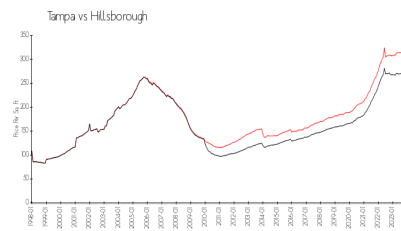

## Market Information

Melrose Court 1: \$201/sq. ft.  
Tampa: \$305/sq. ft.

Tampa: \$305/sq. ft.  
Hillsborough: \$247/sq. ft.