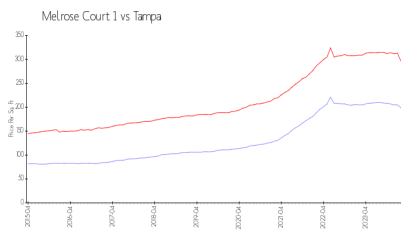

## Market Information

Melrose Court 1: \$201/sq. ft.  
Tampa: \$305/sq. ft.

Tampa: \$305/sq. ft.  
Hillsborough: \$247/sq. ft.