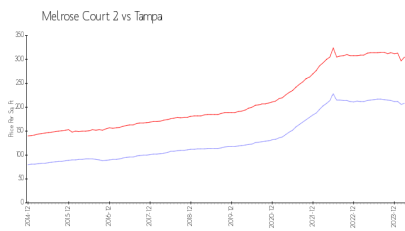

## Market Information

Melrose Court 2: \$208/sq. ft.  
Tampa: \$305/sq. ft.

Tampa: \$305/sq. ft.  
Hillsborough: \$247/sq. ft.