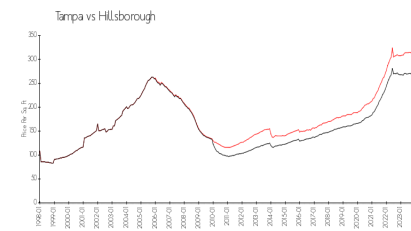

## Market Information

Melrose Court 2: \$208/sq. ft.  
Tampa: \$305/sq. ft.

Tampa: \$305/sq. ft.  
Hillsborough: \$247/sq. ft.