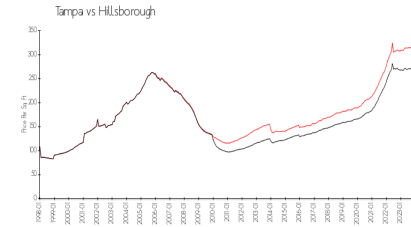

## Market Information

Meridian Luxury: \$136/sq. ft.  
 Tampa: \$305/sq. ft.

Tampa: \$305/sq. ft.  
 Hillsborough: \$247/sq. ft.