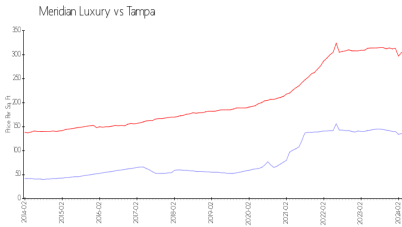

## Market Information

Meridian Luxury: \$136/sq. ft.  
 Tampa: \$305/sq. ft.

Tampa: \$305/sq. ft.  
 Hillsborough: \$247/sq. ft.