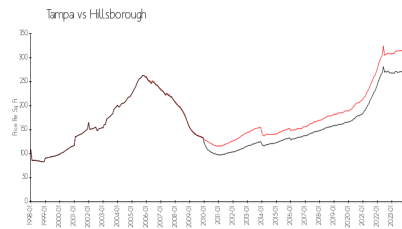

Meridian

102 N 12 St, Tampa, FL, Hillsborough 33602

Building Information

Number of units:	38
Number of active listings for rent:	0
Number of active listings for sale:	1
Building inventory for sale:	2%
Number of sales over the last 12 months:	4
Number of sales over the last 6 months:	2
Number of sales over the last 3 months:	1

Built in 2005 - 38 units - 6 floors

Market Information

Meridian: \$349/sq. ft.
Tampa: \$305/sq. ft.

Tampa: \$305/sq. ft.
Hillsborough: \$247/sq. ft.

Inventory for Sale

Meridian	2%
Tampa	2%
Hillsborough	2%

Avg. Time to Close Over Last 12 Months