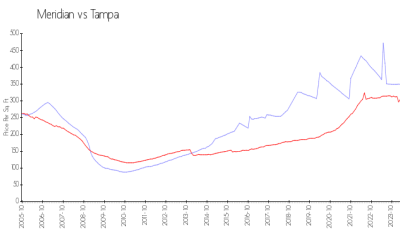

Meridian

102 N 12 St, Tampa, FL, Hillsborough 33602

Building Information

Number of units:	38
Number of active listings for rent:	0
Number of active listings for sale:	1
Building inventory for sale:	2%
Number of sales over the last 12 months:	4
Number of sales over the last 6 months:	2
Number of sales over the last 3 months:	1

Built in 2005 - 38 units - 6 floors

Market Information

Meridian: \$349/sq. ft.
Tampa: \$305/sq. ft.

Tampa: \$305/sq. ft.
Hillsborough: \$247/sq. ft.

Inventory for Sale

Meridian	2%
Tampa	2%
Hillsborough	2%

Avg. Time to Close Over Last 12 Months

Meridian	118 days
Tampa	42 days
Hillsborough	43 days