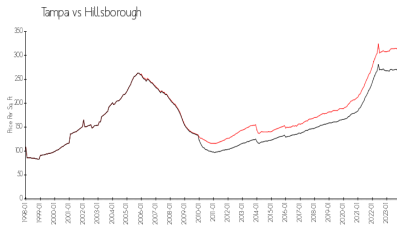

## Market Information

Palma Ceia Oaks: \$311/sq. ft.  
 Tampa: \$305/sq. ft.

Tampa: \$305/sq. ft.  
 Hillsborough: \$247/sq. ft.