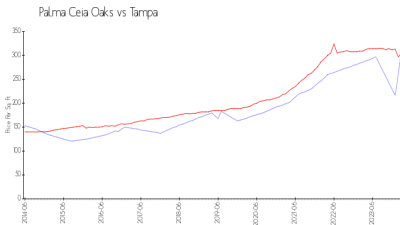

## Market Information

Palma Ceia Oaks: \$311/sq. ft.  
 Tampa: \$305/sq. ft.

Tampa: \$305/sq. ft.  
 Hillsborough: \$247/sq. ft.