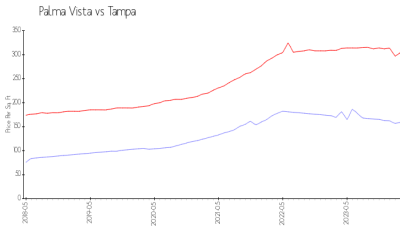

## Market Information

Palma Vista: \$159/sq. ft.  
Tampa: \$305/sq. ft.

Tampa: \$305/sq. ft.  
Hillsborough: \$247/sq. ft.