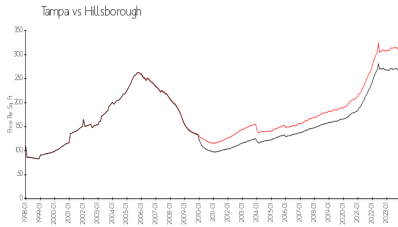

## Market Information

Palma Vista: \$159/sq. ft.  
Tampa: \$305/sq. ft.

Tampa: \$305/sq. ft.  
Hillsborough: \$247/sq. ft.