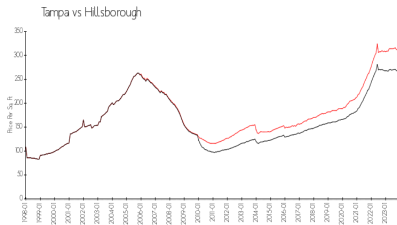

## Market Information

Park Brook of Citrus Park: \$214/sq. ft.  
 Tampa: \$312/sq. ft.

Tampa: \$312/sq. ft.  
 Hillsborough: \$251/sq. ft.