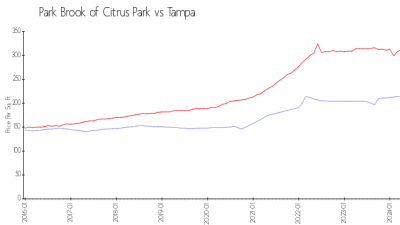

## Market Information

Park Brook of Citrus Park: \$214/sq. ft.  
 Tampa: \$312/sq. ft.

Tampa: \$312/sq. ft.  
 Hillsborough: \$251/sq. ft.