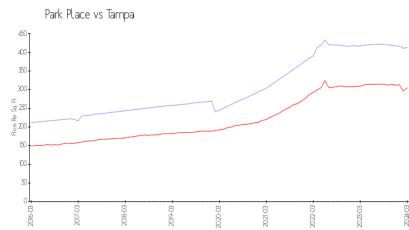

Park Place

1201 W Horatio St, Tampa, FL, Hillsborough 33606

Building Information

Number of units: 10
Number of active listings for rent: 0
Number of active listings for sale: 0
Building inventory for sale:
Number of sales over the last 12 months: 0%
Number of sales over the last 6 months: 0
Number of sales over the last 3 months: 0

Park Place Condominium Association
Address: 3400 Park Square,
Tampa, FL 33613
Phone: +1 813-972-2428

Built in 1987 - 10 units - 2 floors

Market Information

Park Place: \$413/sq. ft.
Tampa: \$305/sq. ft.

Tampa: \$305/sq. ft.
Hillsborough: \$247/sq. ft.