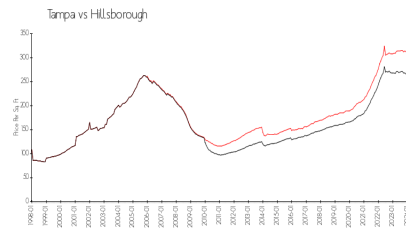

Tampa: $305/sq. ft.
Hillsborough: $247/sq. ft.

Inventory for Sale

Park Place
Tampa
0%%

Hillsborough

Avg. Time to Close Over Last 12 Months

Park Place 0 days
Tampa 42 days
Hillsborough 44 days