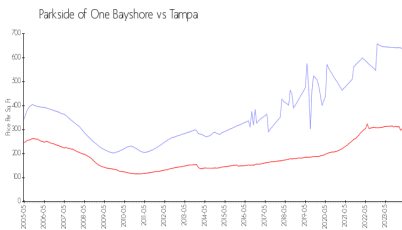

## Market Information

Parkside of One Bayshore:	\$635/sq. ft.	Tampa:	\$305/sq. ft.
Tampa:	\$305/sq. ft.	Hillsborough:	\$247/sq. ft.