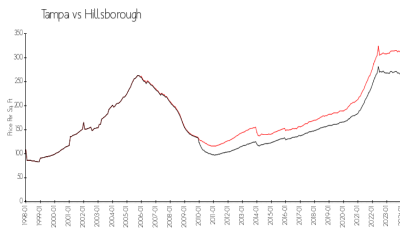

## Market Information

Parkside of One Bayshore:	\$635/sq. ft.	Tampa:	\$305/sq. ft.
Tampa:	\$305/sq. ft.	Hillsborough:	\$247/sq. ft.