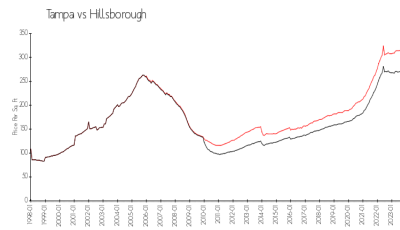

Market Information

Pinnacle at Carrollwood: $204/sq. ft.
Tampa: $305/sq. ft.

Tampa: $305/sq. ft.
Hillsborough: $247/sq. ft.

Inventory for Sale

Pinnacle at Carrollwood
Tampa
0%%

Hillsborough

Avg. Time to Close Over Last 12 Months

Pinnacle at Carrollwood 34 days
Tampa 41 days
Hillsborough 43 days