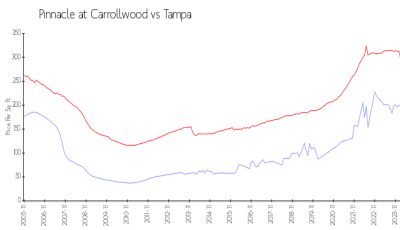

Market Information

Pinnacle at Carrollwood: $204/sq. ft.
Tampa: $305/sq. ft.

Tampa: $305/sq. ft.
Hillsborough: $247/sq. ft.

Inventory for Sale

Pinnacle at Carrollwood
Tampa
0%%

Hillsborough

Avg. Time to Close Over Last 12 Months

Pinnacle at Carrollwood 34 days
Tampa 41 days
Hillsborough 43 days