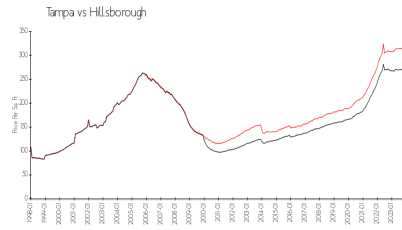

## Market Information

Place at Channelside: \$465/sq. ft.  
 Tampa: \$305/sq. ft.

Tampa: \$305/sq. ft.  
 Hillsborough: \$247/sq. ft.