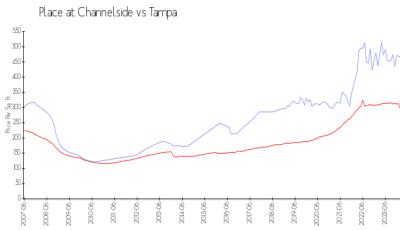

## Market Information

Place at Channelside: \$465/sq. ft.  
 Tampa: \$305/sq. ft.

Tampa: \$305/sq. ft.  
 Hillsborough: \$247/sq. ft.