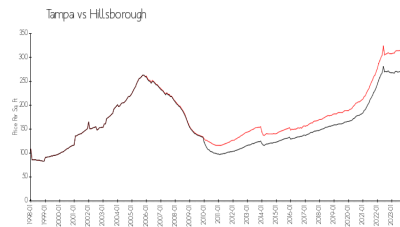

## Market Information

Portofino at New Tampa (14): \$330/sq. ft.  
 Tampa: \$305/sq. ft.

Tampa: \$305/sq. ft.  
 Hillsborough: \$247/sq. ft.