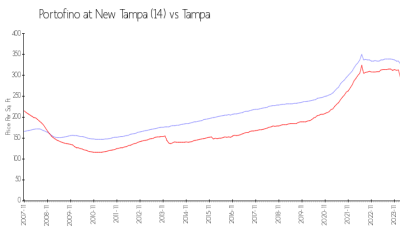

## Market Information

Portofino at New Tampa (14): \$330/sq. ft.  
 Tampa: \$305/sq. ft.

Tampa: \$305/sq. ft.  
 Hillsborough: \$247/sq. ft.