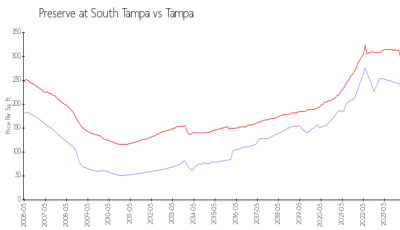

THE PRESERVE AT SOUTH TAMPA
 CONDOMINIUM ASSOCIATION, INC.

Built in 1987 - 58 units - 2 floors

Market Information

Preserve at South	\$241/sq. ft.	Tampa:	\$305/sq. ft.
Tampa:	\$305/sq. ft.	Hillsborough:	\$247/sq. ft.