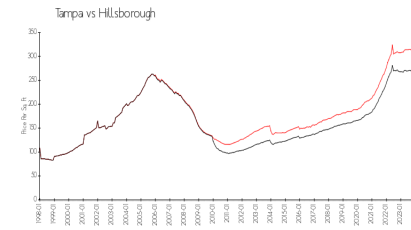

THE PRESERVE AT SOUTH TAMPA
 CONDOMINIUM ASSOCIATION, INC.

Built in 1987 - 58 units - 2 floors

Market Information

Preserve at South	\$241/sq. ft.	Tampa:	\$305/sq. ft.
Tampa:	\$305/sq. ft.	Hillsborough:	\$247/sq. ft.