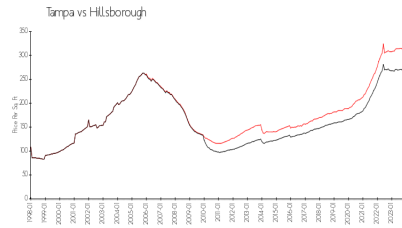

## Market Information

Promenade at Tampa Palms (1-10):	\$151/sq. ft.	Tampa:	\$305/sq. ft.
Tampa:	\$305/sq. ft.	Hillsborough:	\$247/sq. ft.