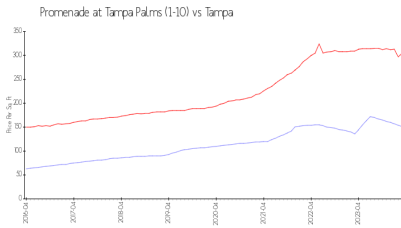

## Market Information

Promenade at Tampa Palms (1-10):	\$151/sq. ft.	Tampa:	\$305/sq. ft.
Tampa:	\$305/sq. ft.	Hillsborough:	\$247/sq. ft.