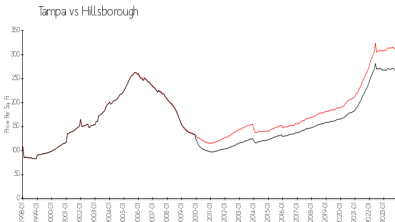

Riverchase Condominium Association
 Address: 14825 Coral Berry Dr,
 Tampa, FL 33626,
 Phone: +1 813-814-4339

Built in 2004 - 17 units - 2 floors

Market Information

Riverchase: \$162/sq. ft.
 Tampa: \$305/sq. ft.

Tampa: \$305/sq. ft.
 Hillsborough: \$247/sq. ft.

Inventory for Sale

Riverchase
 Tampa
 0%%

Hillsborough

Avg. Time to Close Over Last 12 Months

Riverchase 95 days
 Tampa 42 days
 Hillsborough 44 days