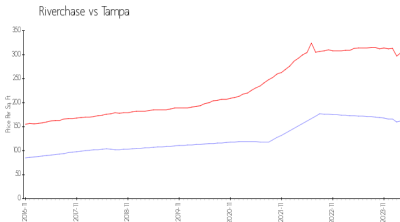

Riverchase

8701-8712 Jasmine Garden Ct, Tampa, FL, Hillsborough 33615

Building Information

Number of units: 17
 Number of active listings for rent: 0
 Number of active listings for sale: 0
 Building inventory for sale:
 Number of sales over the last 12 months: 0%
 Number of sales over the last 6 months: 0
 Number of sales over the last 3 months: 0

Riverchase Condominium Association
 Address: 14825 Coral Berry Dr,
 Tampa, FL 33626,
 Phone: +1 813-814-4339

Built in 2004 - 17 units - 2 floors

Market Information

Riverchase: \$162/sq. ft.
 Tampa: \$305/sq. ft.

Tampa: \$305/sq. ft.
 Hillsborough: \$247/sq. ft.

Inventory for Sale

Riverchase
 Tampa
 0%%

Hillsborough

Avg. Time to Close Over Last 12 Months

Riverchase 95 days
 Tampa 42 days
 Hillsborough 44 days